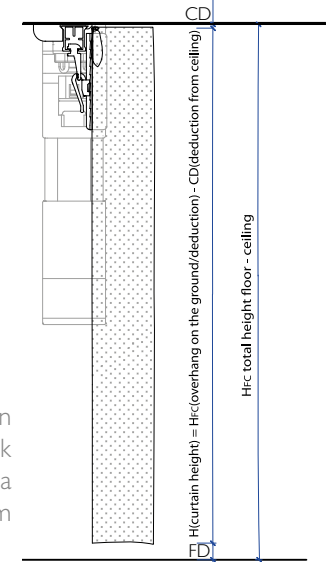

# D1 CREASING F=1,8

Airy voiles with rich pleats hanging on windows or beds with a canopy look romantic and fragile. A voile with a single pleat D1 will make your room special and increase the comfort.

MINUS15  
P-M15

PLUS10  
P-P10

PLUS30  
P-P30