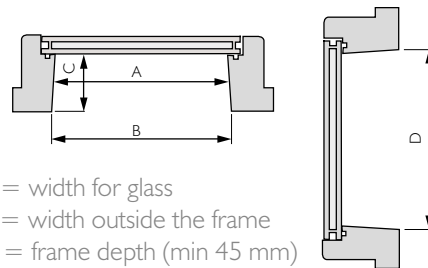

B01 B04/
ANA

EXCLUSIVE
SKYEXC

TELESCOPIC ROD
TCROD
from 1,6 to 3m

IDENTIFICATION OF WINDOW TYPE

HOW TO MEASURE

- A = width for glass
- B = width outside the frame
- C = frame depth (min 45 mm)
- D = height outside the frame