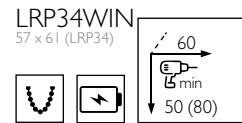

# PURE WING

B01 B04

MOUNTING ON CASEMENT		WIN	pair	S
Mounting clips		P-WIN		14
Guiding cord with bottom fixation		P-CS01WIN		12

The WING system reliably solves the problem of mounting blinds directly on casements. Ingeniously designed clamps enable fixation of the blind on the window without damaging its casing. It is necessary to consider the placement of the handle and to realize, that if there is a wall in the direction in which the window opens, it will not be possible to fully open the window anymore. It is also necessary to consider minimum manipulation space above the casement to enable fixation of the clamps. The clamps come in white and grey.