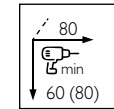

# PURE WING

B01 B04

MOUNTING ON CASEMENT		WIN	pair	S
Mounting clips		P-WIN		14
Guiding cord with bottom fixation		P-CS01WIN		12

The WING system reliably solves the problem of mounting blinds directly on casements. Ingeniously designed clamps enable fixation of the blind on the window without damaging its casing. It is necessary to consider the placement of the handle and to realize, that if there is a wall in the direction in which the window opens, it will not be possible to fully open the window anymore. It is also necessary to consider minimum manipulation space above the casement to enable fixation of the clamps. The clamps come in white and grey.