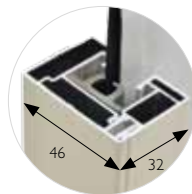

KSXB89S
89 x 89

KSXB89S
89 x 89

KSXB89S
89 x 89

KSXB103S
103 x 103

KSXB103S
103 x 103

KSXB103S
103 x 103

BOTTOM BAR

Visible

FINX..
01-04-67
43 x 26

GUIDING PROFILE

OPTIONS OF CABLE OUTLET

uqr.to/ea2v

FABRICS
SELECTION

uqr.to/ea2x