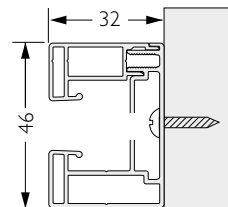

SY-SKY103S

SY-SKY131S

XSY-SKY131S

MOUNTING OPTIONS

MOUNTING ON RECESS

OPTIONS OF CABLE OUTLET

CONTROL UNIT COVER
-BOX

FABRICS SELECTION