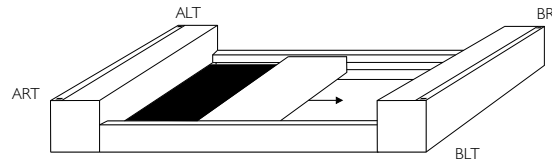

SY-SKY103S

SY-SKY131S

XSY-SKY131S

MOUNTING OPTIONS

MOUNTING ON RECESS

OPTIONS OF CABLE OUTLET

CONTROL UNIT COVER
-BOX

FABRICS SELECTION