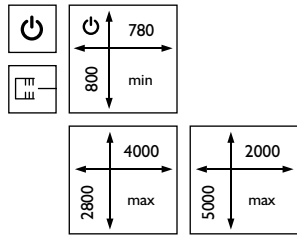

SY-SKY103S

SY-SKY131S

XSY-SKY131S

MOUNTING OPTIONS

MOUNTING ON RECESS

OPTIONS OF CABLE OUTLET

CONTROL UNIT COVER
-BOX

FABRICS SELECTION