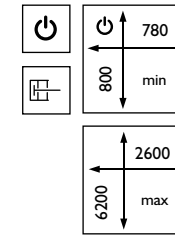

SY-SKY103S

SY-SKY131S

XSY-SKY131S

MOUNTING OPTIONS

MOUNTING ON RECESS

OPTIONS OF CABLE OUTLET

CONTROL UNIT COVER
-BOX

FABRICS SELECTION