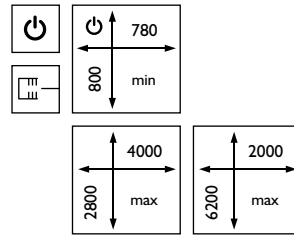

SY-SKY103S

SY-SKY131S

XSY-SKY131S

MOUNTING OPTIONS

MOUNTING ON RECESS

OPTIONS OF CABLE OUTLET

CONTROL UNIT COVER
-BOX

FABRICS SELECTION