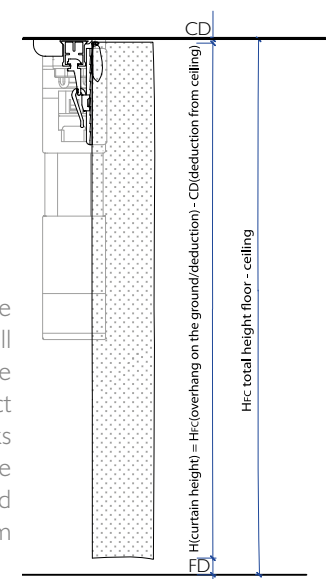

# D1 CREASING F=1,8

Is there anyone who doesn't like the warmth of home? Quality curtains will improve the welcoming atmosphere of your interior and will also protect you from sun rays or curious looks from outside. A curtain with a simple pleat D1 lets the fabric excel and thanks to the width of more than 6 m it is a great solution for large spaces.

MINUS15  
P-M15

PLUS10  
P-P10

PLUS30  
P-P30