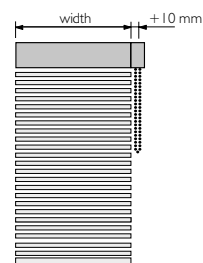

PCHS

Chain beside slats

CORD WEIGHTS

WE7R

Round

COVER PROFILE

Type

Side cover variants

Cover profile heights

67 mm (BE-CHIP, BE-COLOR)
62 mm (BE-BAMBOO)

..A	w + 20 mm
..F.	w + 25 mm
..R..	w + 25 mm
..L..	w + 25 mm
..B..	w + 30 mm